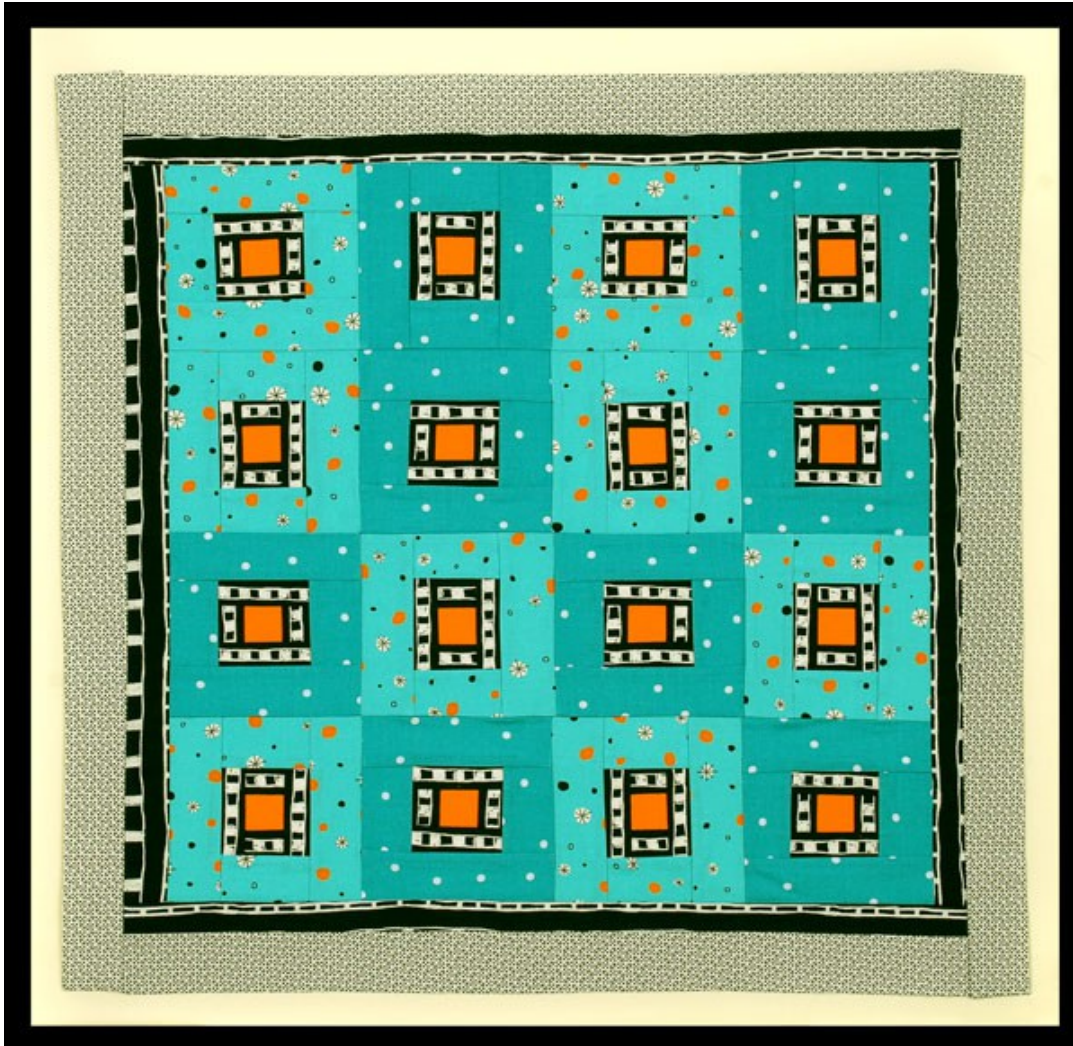

EBB and FLOW

Reversing Falls Sanctuary Newsletter

February, 2017

Painting by Kathleen Noyes

The Wisdom of Ordinary Things, a group exhibit at the Gallery Within at Reversing Falls Sanctuary in Brooksville opens with a reception Saturday, Feb. 4 from 4:00 to 6:00 p.m. The show, including both 2-D and 3-D work from twelve artists will run through February 28.